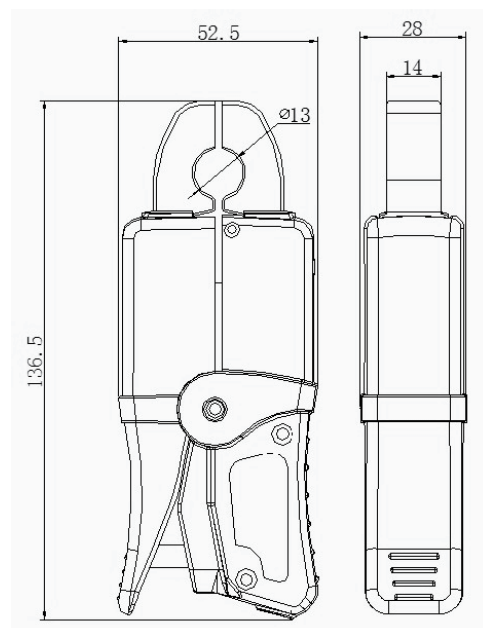

XQ13

High Performance Handheld Clamp On Current Transducer

The model XQ13 handheld clamp on current transducer is suitable for 10A-100A cable online measurement, it belongs to high performance transducer field.

Features

1. Measurement range of 1mA to 100A AC
2. Small, compact size
3. Improved ergonomic design and easy operation
4. Low phase shift for power measurement
5. With load capacity $\leq 4\Omega$
6. Output model: Lead output(2.5m)

Mechanical parameters

Dimensions (L x W x H) (mm)	48 x 179 x 27
Weight (g)	280
Holding wire diameter (mm)	φ13
Max. jaw opening (mm)	13
Jaw color	Red, yellow, blue, green, black
Material	PC+ABS+Polycarbonate, UL94 V0