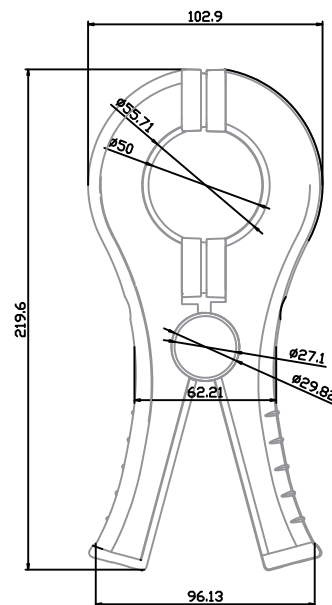

Q50A

Ratio Customised Wide Measuring Range Current Probe

The model Q50A current probe is designed for fast and easy measure the current in industrial and power environment, it has wide range of current measurement.

Features

1. Measurement range of 1mA to 1000A AC
2. Small, compact size
3. Improved ergonomic design and easy operation
4. Low phase shift for power measurement
5. With load capacity $\leq 4\Omega$; When 1A output, it is 0.1 Ω ; When 5A output, it is 2.5VA.
6. Output model: Lead output(2.5m)

Parameters

| Electrical parameters | |
|---------------------------------------|---|
| Ratio | 1000: 1 or 2000:1 (customized) |
| Accuracy class | 0.1%, 0.2%, 0.5% |
| Primary current | 0 - 1000A AC |
| Secondary current | 0 - 5A AC (customized) |
| Max. Cont. Input current | 1200A |
| Over voltage category | CAT III 600V |
| Output signal | 500mA, 1A, 5A AC at nominal input current |
| Electrical parameters - continued | |
| Frequency range | 40Hz-2000Hz |
| Dielectric strength | 3KV 50Hz/60Hz at 1 minute |
| Temperature range | -20°C to +55°C |
| Output | 2.5 meter cable with D01 connector |
| Max. voltage not insulated conductors | 600 V |
| Standard | EN 61010-1, EN 61010-2-032, IEC60044-1 |
| Installation | Clamp type |
| Output mode | Lead output (2.5m) |
| Mechanical parameters | |
| Dimensions (L x W x H) (mm) | 102.9 x 219.6 x 28 |
| Weight (g) | 550 |
| Holding wire diameter (mm) | φ50 |
| Max. jaw opening (mm) | 50 |
| Jaw color | Blue |
| Material | PC+ABS+Polycarbonate, UL94 V0 |