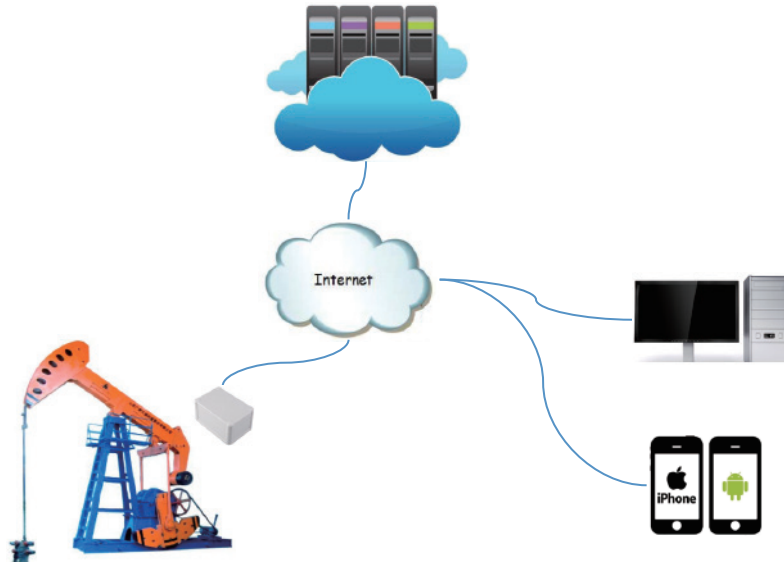

FU2001

GFUVE Working condition monitoring system of pumping unit

System composition

1. FU2001 4G wireless oil pumping unit working state monitor
2. Cloud Server
3. Monitoring system software
4. Mobile APP software

Functions and features

1. If the pumping unit is working or not, it can be automatically identified;
2. When the working state (moving or stationary) changes, it will be uploaded to the cloud immediately;
3. In the mobile terminal or PC terminal, the message that the working state of the pumping unit changes can be received;
4. In the mobile terminal or PC terminal, the working status of each pumping unit can be inquired;
5. Battery power supply, working time is not less than 5 years; when battery life is about to expire, it can automatical remind maintenance and replacement;
6. Strong magnetic suction installation mode, directly adsorbed on the beam of the pumping unit;
7. IP66 protection grade, outdoor use;
8. Working temperature range: - 30 to + 80 °C;
9. 4G wireless communication mode is adopted;
10. Support cloud service mode;
11. It is convenient for maintenance personnel on site;
12. The fault is sent to the mobile terminal in real time.