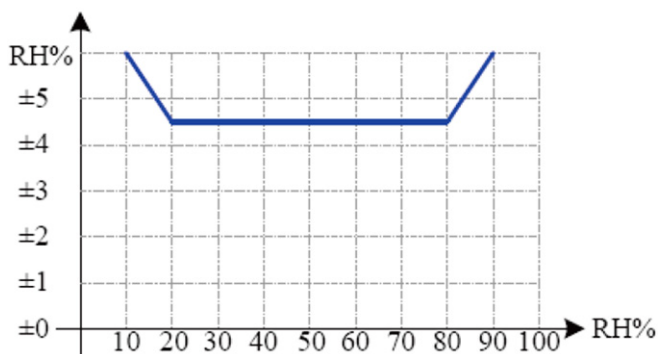

Accuracy and input range of the corresponding diagram

Parameters

Technical Index

Measuring range	Temperature: -25 to +60°C Humidity: 0-100%
Switching output	AC 250V/DC 30V, 5A
Power supply	AC 220V
Power consumption	3VA
Dimension	48mm x 48mm x 100mm
Installation mode	45mm x 45mm

Relative Humidity absolute accuracy