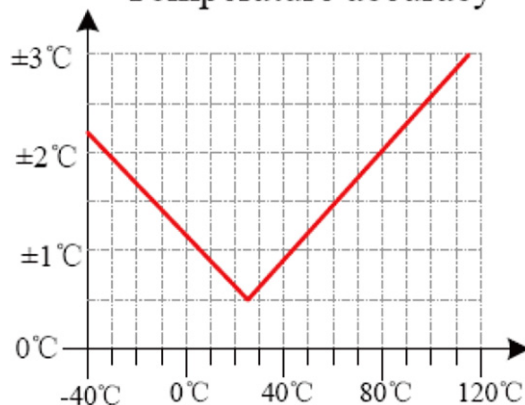

Temperature accuracy

Accuracy and input range of the corresponding diagram