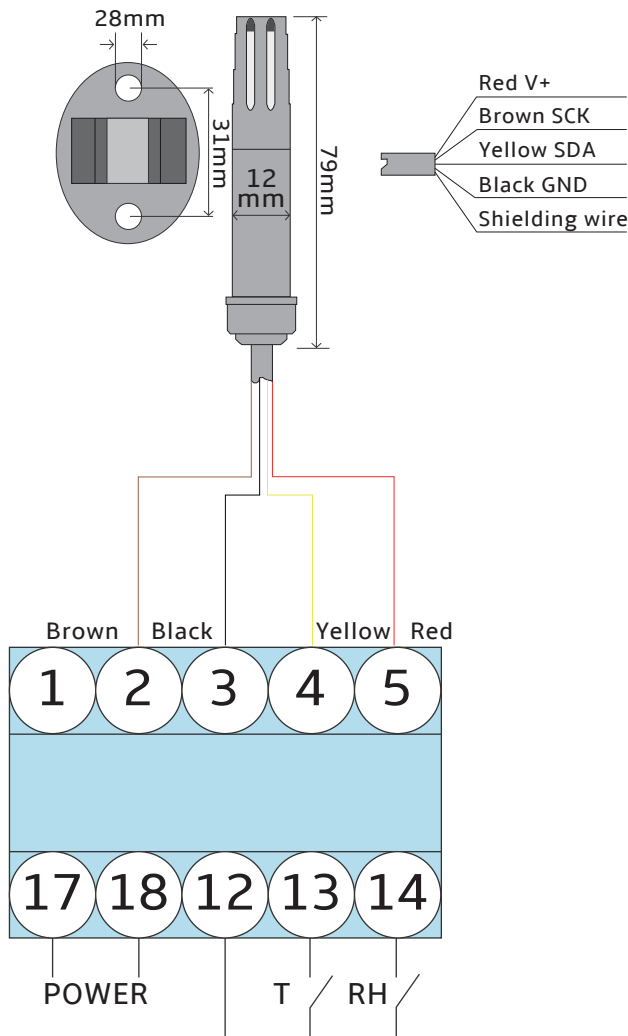

Wiring diagram

Архангельск (8182)63-90-72
Астана (7172)727-132
Астрахань (8512)99-46-04
Барнаул (3852)73-04-60
Белгород (4722)40-23-64
Брянск (4832)59-03-52
Владивосток (423)249-28-31
Волгоград (844)278-03-48
Вологда (8172)26-41-59
Воронеж (473)204-51-73
Екатеринбург (343)384-55-89
Иваново (4932)77-34-06

Ижевск (3412)26-03-58
Иркутск (395)279-98-46
Казань (843)206-01-48
Калининград (4012)72-03-81
Калуга (4842)92-23-67
Кемерово (3842)65-04-62
Киров (8332)68-02-04
Краснодар (861)203-40-90
Красноярск (391)204-63-61
Курск (4712)77-13-04
Липецк (4742)52-20-81
Киргизия (996)312-96-26-47

Магнитогорск (3519)55-03-13
Москва (495)268-04-70
Мурманск (8152)59-64-93
Набережные Челны (8552)20-53-41
Нижний Новгород (831)429-08-12
Новокузнецк (3843)20-46-81
Новосибирск (383)227-86-73
Омск (3812)21-46-40
Орел (4862)44-53-42
Оренбург (3532)37-68-04
Пенза (8412)22-31-16
Россия (495)268-04-70

Пермь (342)205-81-47
Ростов-на-Дону (863)308-18-15
Рязань (4912)46-61-64
Самара (846)206-03-16
Санкт-Петербург (812)309-46-40
Саратов (845)249-38-78
Севастополь (8692)22-31-93
Симферополь (3652)67-13-56
Смоленск (4812)29-41-54
Сочи (862)225-72-31
Ставрополь (8652)20-65-13
Казахстан (772)734-952-31

Сургут (3462)77-98-35
Тверь (4822)63-31-35
Томск (3822)98-41-53
Тула (4872)74-02-29
Тюмень (3452)66-21-18
Ульяновск (8422)24-23-59
Уфа (347)229-48-12
Хабаровск (4212)92-98-04
Челябинск (351)202-03-61
Череповец (8202)49-02-64
Ярославль (4852)69-52-93